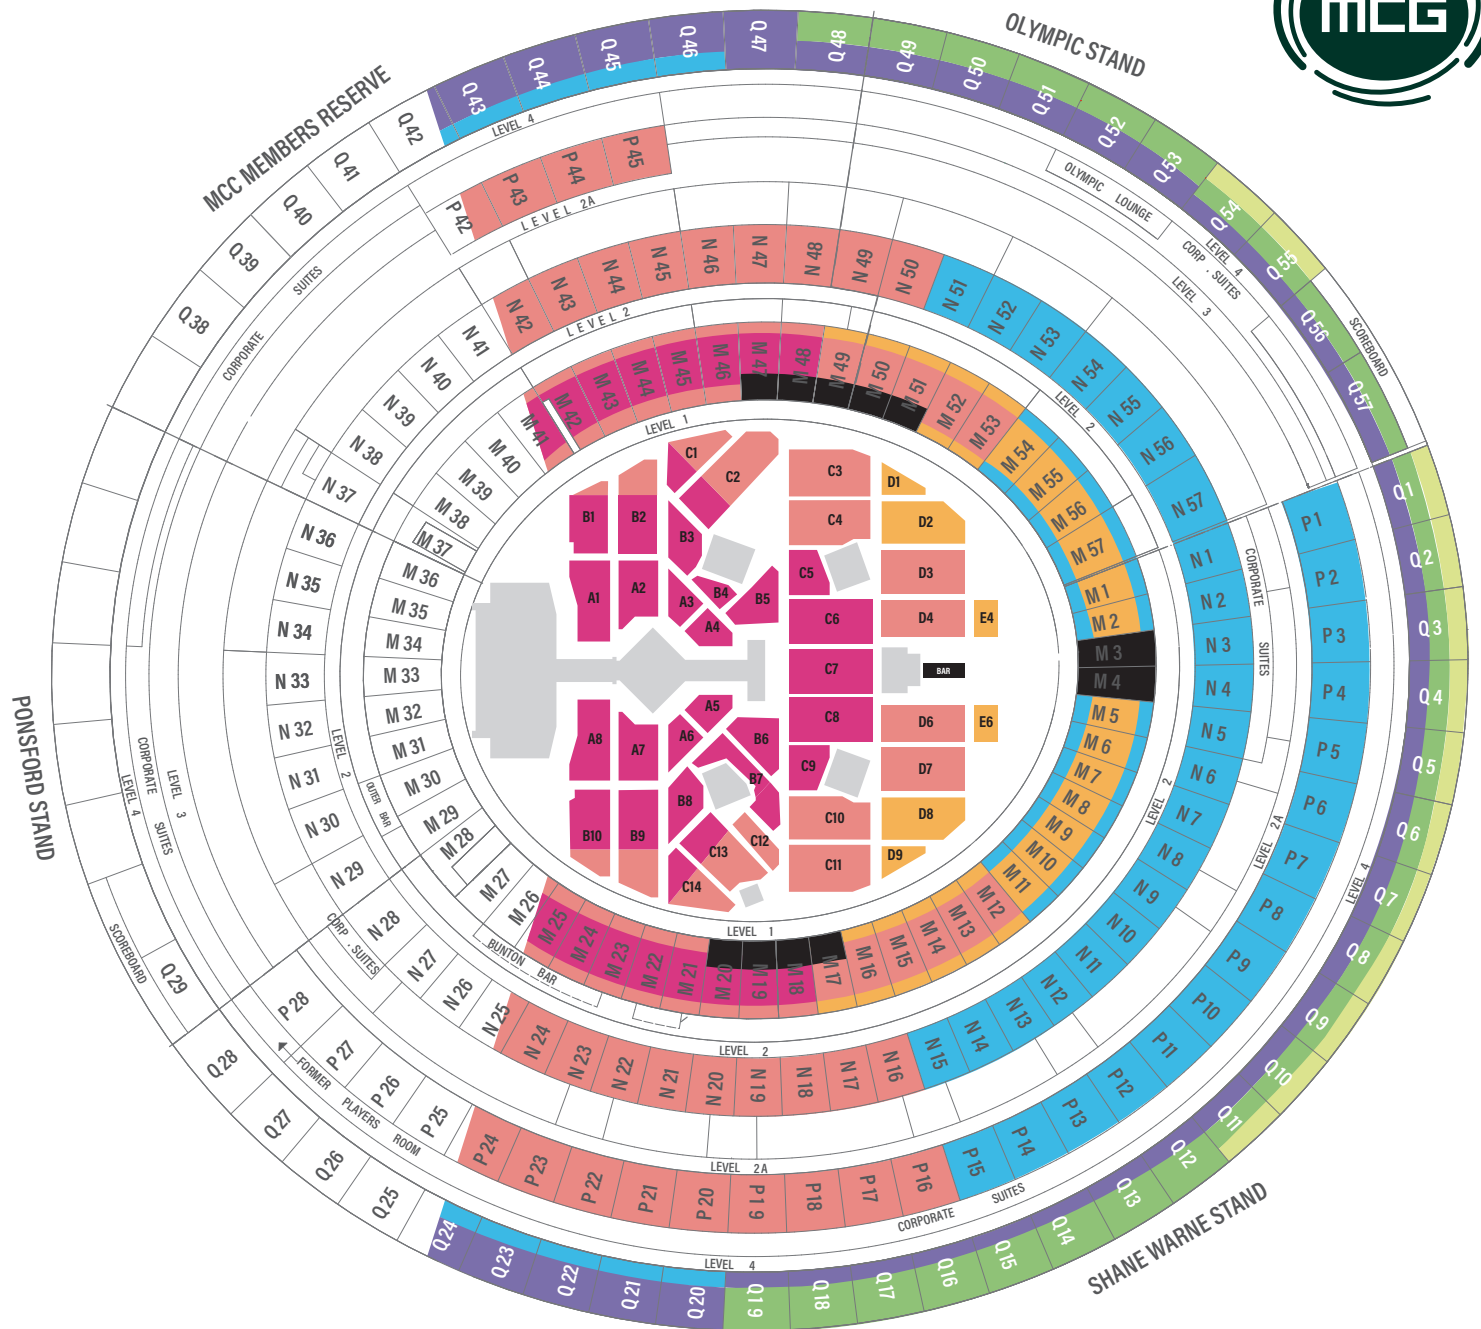

TAYLOR SWIFT THE ERAS TOUR

Presented by
CROWN

FRONTIER TAYLOR SWIFT TOURING

- A Reserve
- B Reserve
- C Reserve
- D Reserve
- E Reserve
- F Reserve
- G Reserve

NOT TO SCALE

SUBJECT TO CHANGE