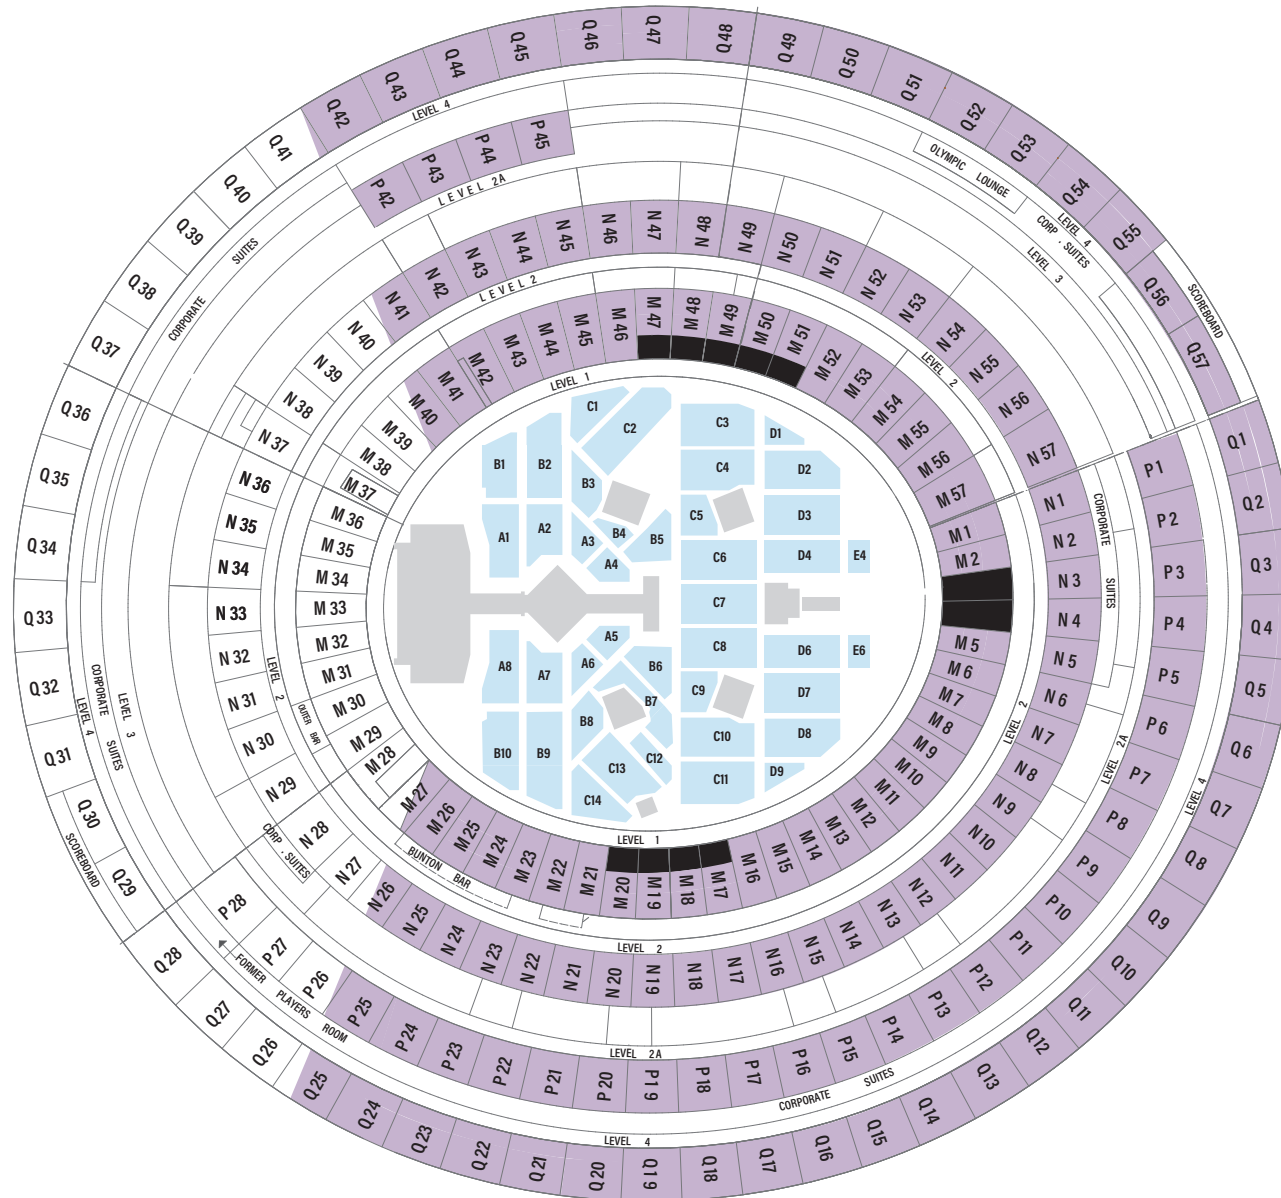

# TAYLOR SWIFT | THE ERAS TOUR

-  Grandstand Seating
-  Floor Seating

NOT TO SCALE • SUBJECT TO CHANGE