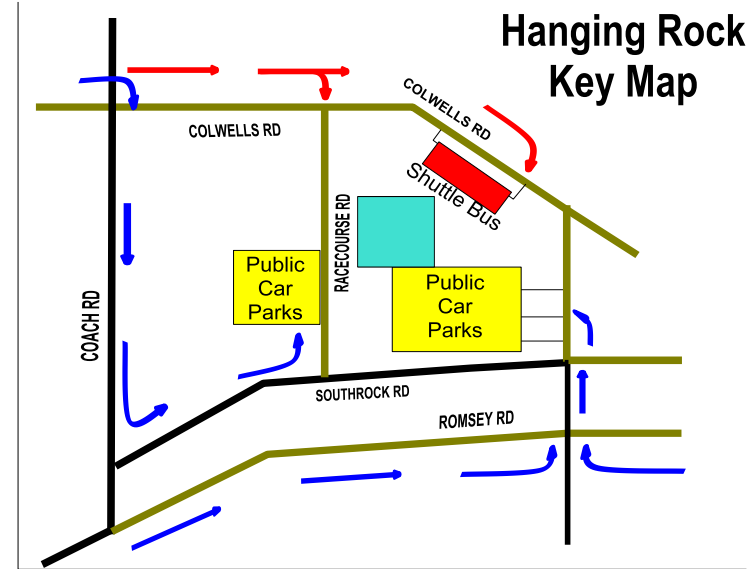

Hanging Rock Key Map

HANGING ROCK ENTRY PLAN

VIC ROADS MAP REF 60 B7

ENTRY FROM LANCEFIELD

Hanging Rock

ENTRY FROM MELBOURNE

ENTRY FROM ROMSEY

COACHES/VIP PUBLIC
PUBLIC

- UNSEALED ROAD
- LOCAL ROAD
- ARTERIAL ROAD
- FREEWAY

Woodend

Macedon Lancefield Woodend Exit

VMS Board to be placed approx 100m Pre Macedon Woodend exit