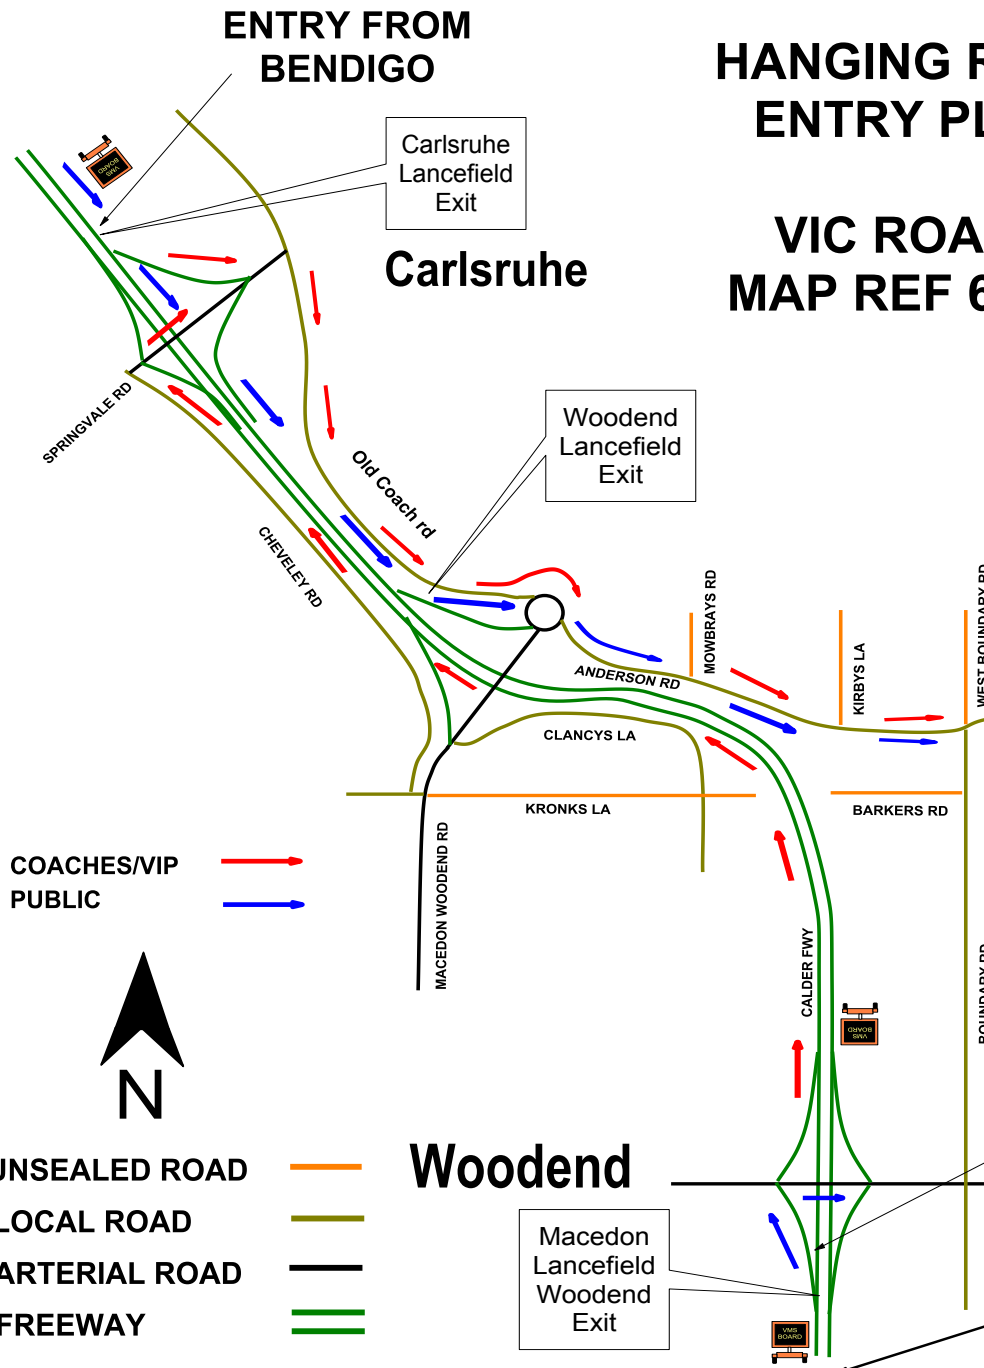

Hanging Rock Key Map

HANGING ROCK ENTRY PLAN

VIC ROADS MAP REF 60 B7

ENTRY FROM LANCEFIELD

Hanging Rock

ENTRY FROM MELBOURNE

ENTRY FROM ROMSEY

COACHES/VIP PUBLIC
PUBLIC

- UNSEALED ROAD
- LOCAL ROAD
- ARTERIAL ROAD
- FREEWAY

Woodend

Macedon Lancefield Woodend Exit

VMS Board to be placed approx 100m Pre Macedon Woodend exit